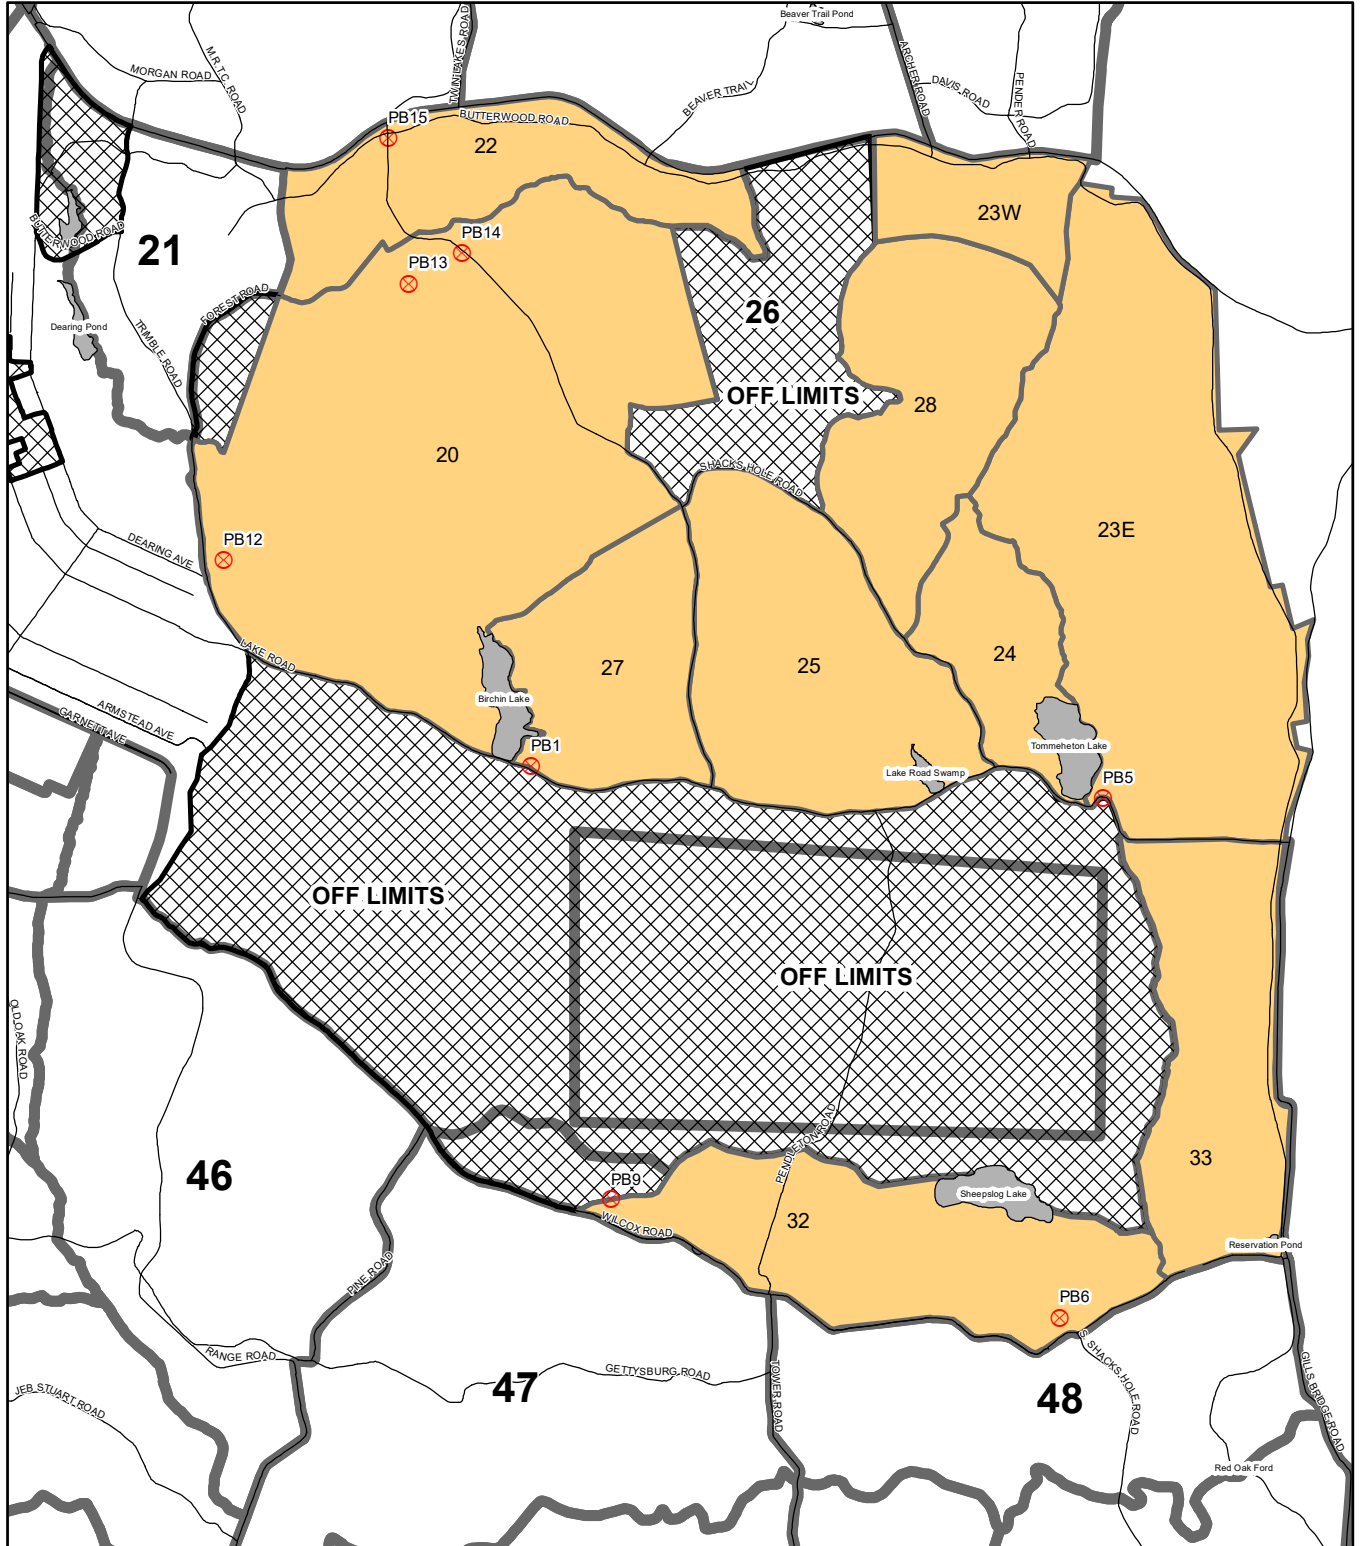

VESTED HUNTING AREA MAP FORT PICKETT- MTC, BLACKSTONE, VIRGINIA

CURRENTNESS: SEPT 2019
EDITION: 19

Legend

- ROADS
- ⊗ BARRIERS

TYPE

- ⊗ OFF LIMITS
- CONTROLLED ACCESS AREA- VESTED ONLY